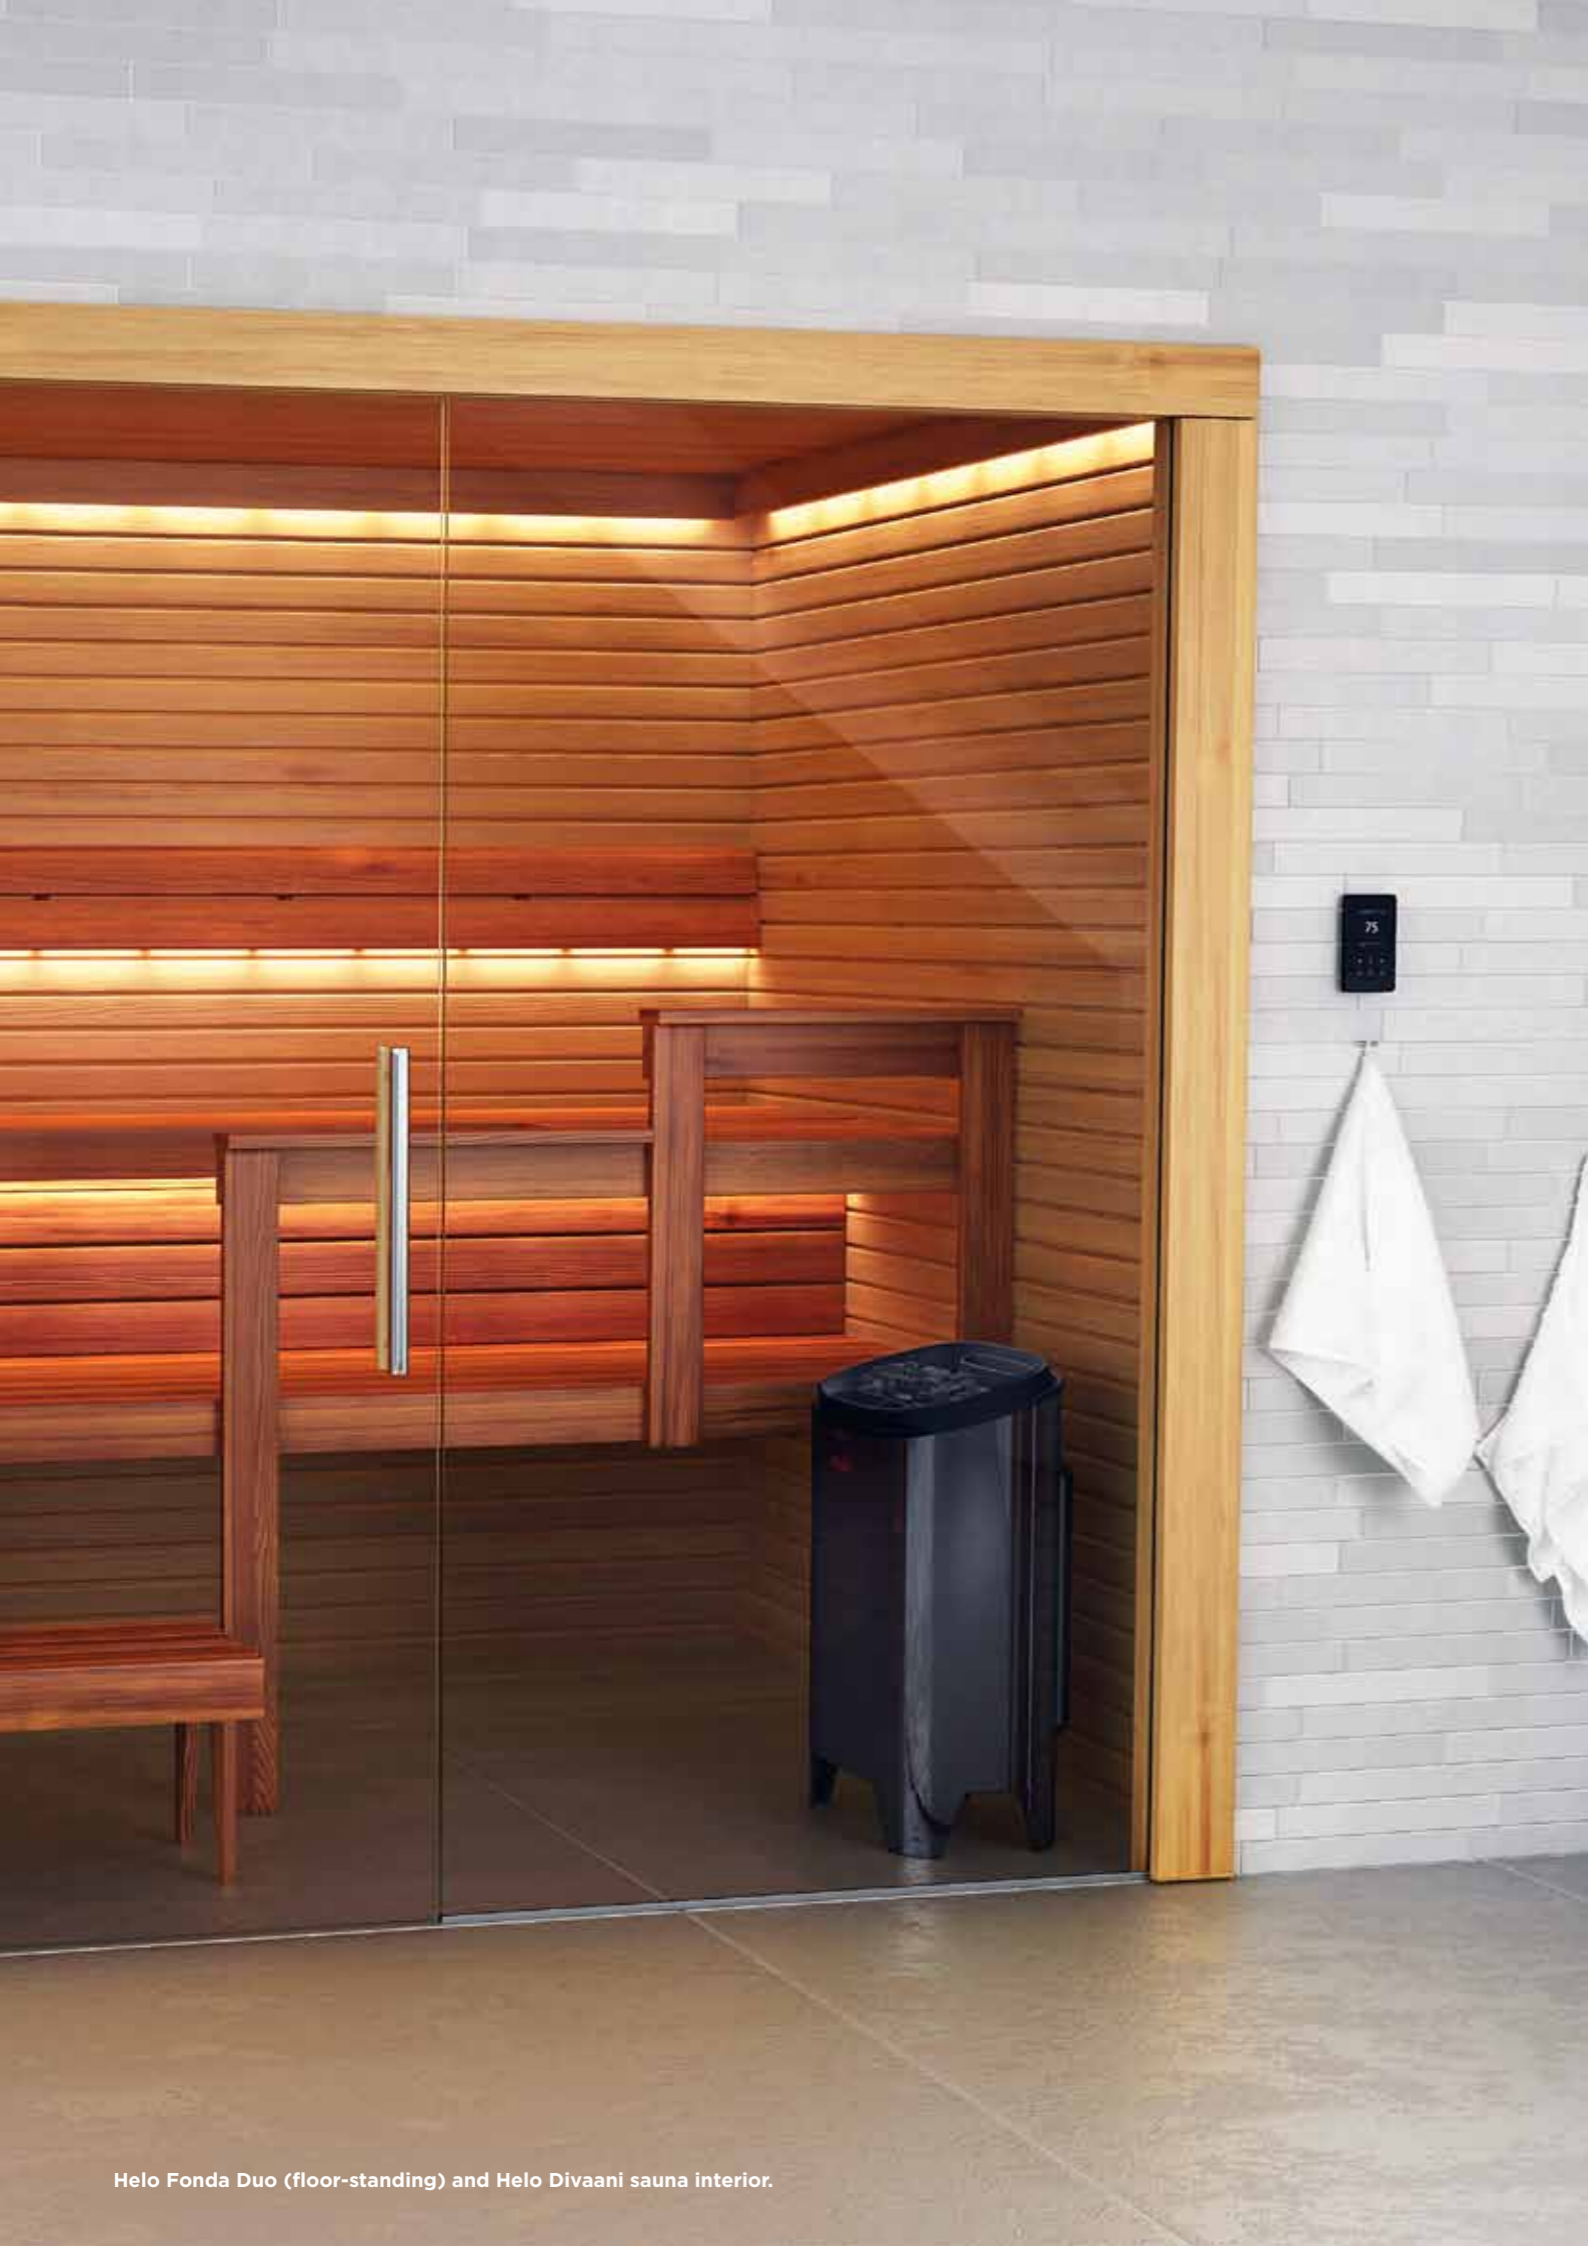

The **NEW** Helo Fonda heater

Turn **up** the heat

Upgrade life™
The good life
starts here

Surrender to steam with Fonda Duo

Sometimes you prefer the traditional caress of a soothing heat. Other times the gentle cleansing of ultra soft steam. Fonda Duo* gives you the luxury of choosing either from the same compact, eye-catching unit. As an added treat, you can pamper yourself by infusing steam with aromas that provide a variety of proven healthful effects—simply add a few drops of Helo Natural Essential Oils to the integrated aroma tray.

Quick facts

- Wall-mounted or floor-standing**, for saunas 4 - 13 m². Large 20 kg stone compartment for soft, even heat and steam production.
- 2 kW steam generator and integrated water tank for maximum convenience.
- Supplied with easy to use T2 touchpad controller.
- Available in 4.4, 6.6 or 8.0 kW.
- Available in black.
- Measurements: 448 x 565 x 364 mm (WxHxD).